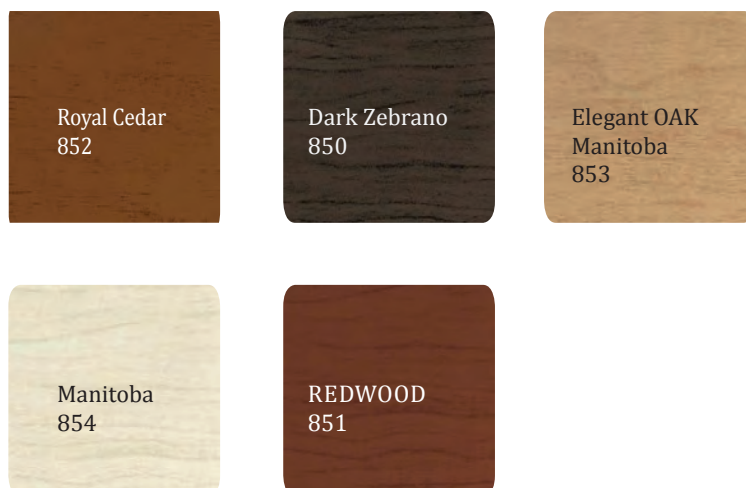

Solid Colours

Metallic Colours

Wood Design Colours

Special Effect Colour

Natural Aluminium

Anodized Look

Galactic Sparkle

White Silver
884

Ivory Silver
885

Shara Crystal
886

Arthracite Silver
887

Black Metallic
888

Cool Luxury

Sakura
917

Galaxy Blue
918

White Gold
919

FINE CARBON D0019

SEVENTIES D0008

RICH VINTAGE D0016

NOVA TERRA D0013

SILENT ROCK D0014

DREAM D0009

CURTAIN D0023

MARBLE D0010

GRAVEL D0011

GARANITE RELIEF D0002

TERRA RELEF D0020

LIGHT CONCRETE D0007

AFRICAN ZEBRANO D0004

CALDERA D0012

RUBRA ULMUS D0003

ANTIC PINE D0005