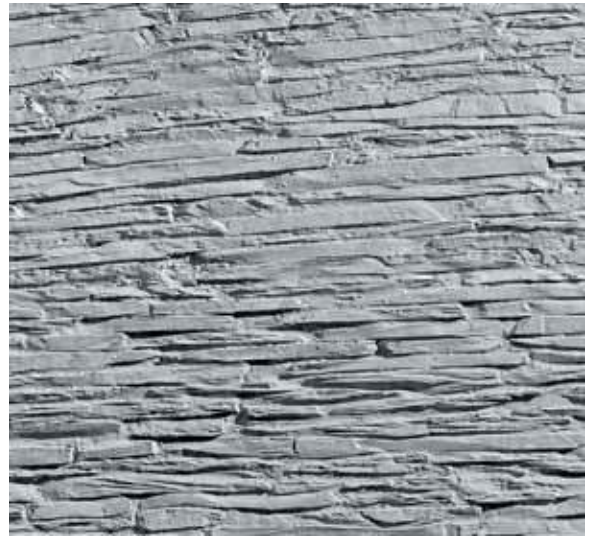

• Grey Kahala Stone Panel | Panel Piedra Kahala Gris

M-102 • Reddish Kahala Stone Panel | Panel Piedra Kahala Rojiza

TOTALStone Panels

M-089 • Ochre Slate Panel | Panel Pizarra Ocre

M-091 • Grey Slate Panel | Panel Pizarra Gris