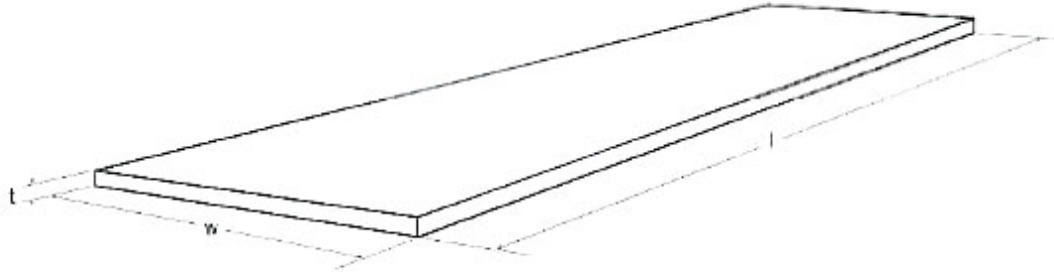

SHEET DIMENSIONS

Colour Family	Thickness (mm)	Width (mm)	Length (mm)	Weight (kg)
Solid/Plain	ca. 6.0 mm	760 mm	2500 mm	19.7 kg
	ca. 12 mm	760 mm	3680 mm	62.9 kg
	ca.19.0mm*	760 mm	3680 mm	94.3kg
Sanded	ca. 12 mm	760 mm	3680 mm	62.9 kg
Aspen	ca. 12 mm	760 mm	3680 mm	62.9 kg
Pebble	ca. 12 mm	760 mm	3680 mm	62.9 kg
Talus	ca. 12 mm	760 mm	3680 mm	62.9 kg
Metallic	ca. 12 mm	760 mm	3680 mm	62.9 kg
Tempest	ca. 12 mm	760 mm	3680 mm	62.9 kg

*19mm stocked in Bright White and Pearl. Other colours subject to minimum purchase and lead time.

Tel. (02) 9417 6111 Fax. (02) 9417 6169 Email. sales@allplastics.com.au
 Address. Unit 20/380 Eastern Valley Way, Chatswood, NSW 2067 AUSTRALIA. www.allplastics.com.au