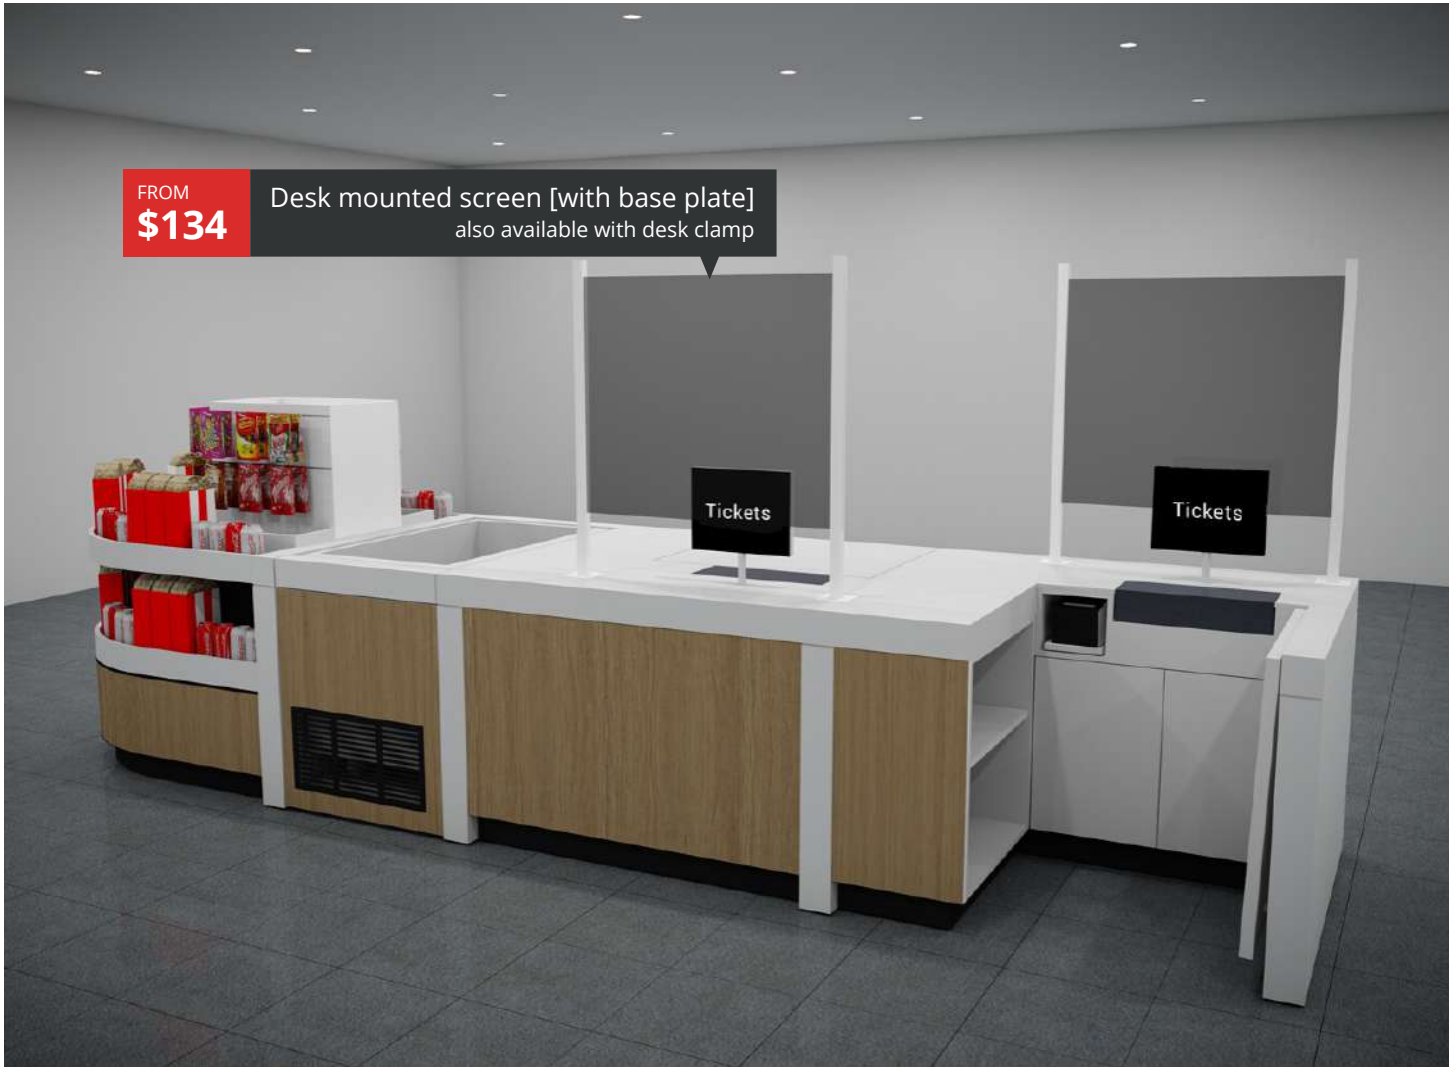

Counter Mounted Screens

Features

- Designed to complement mobile screens
- Various widths 40cm; 60cm and 80cm
- Add a post and increase length
- Simple installation
- Clamp fitting available
- 90 degree can be achieved
- Maximum visibility
- Available Grandé (flat-pack)
- Available Forté (Assembled)