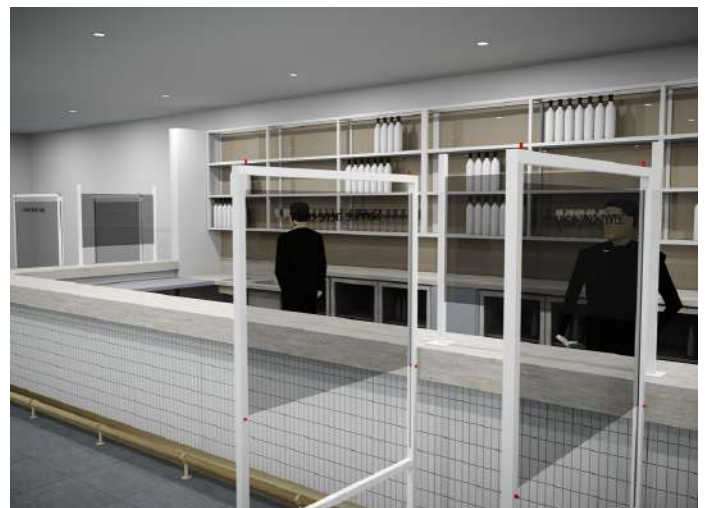

## Features

- Full height mobile screens
- Adjustable impact resistant Polycarbonate panels
- Engraved or printed signage to panels (option)
- All panels can be connected
- Counter mounted matching screens
- Easy to replace Polycarbonate
- 1.5 metre height & 1.9 metre height
- Available Grandé (flat-pack)
- Available Forté (Assembled)