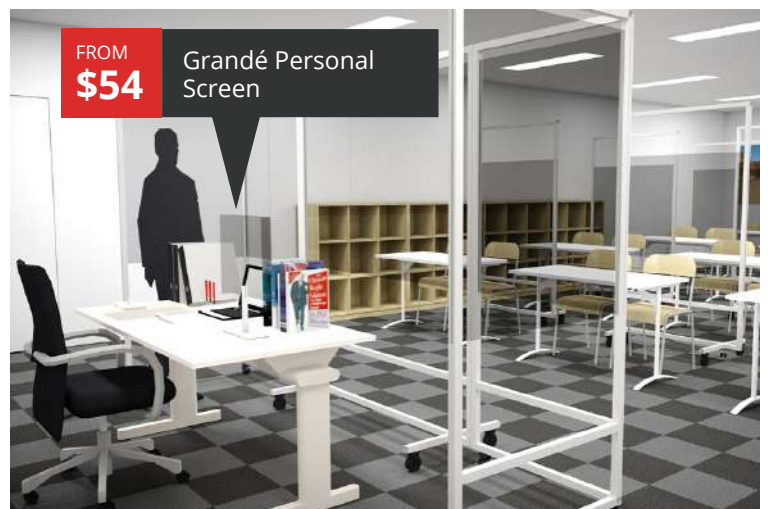

## Features

- Full height or seating level screens
- Full height screen panel height adjustable
- Fully welded frames designed for robust use
- Whiteboards and Blackboards can be added
- Lockable castors
- Connectors available many angles
- Available Grandé (flat-pack)
- Available Forté (Assembled)