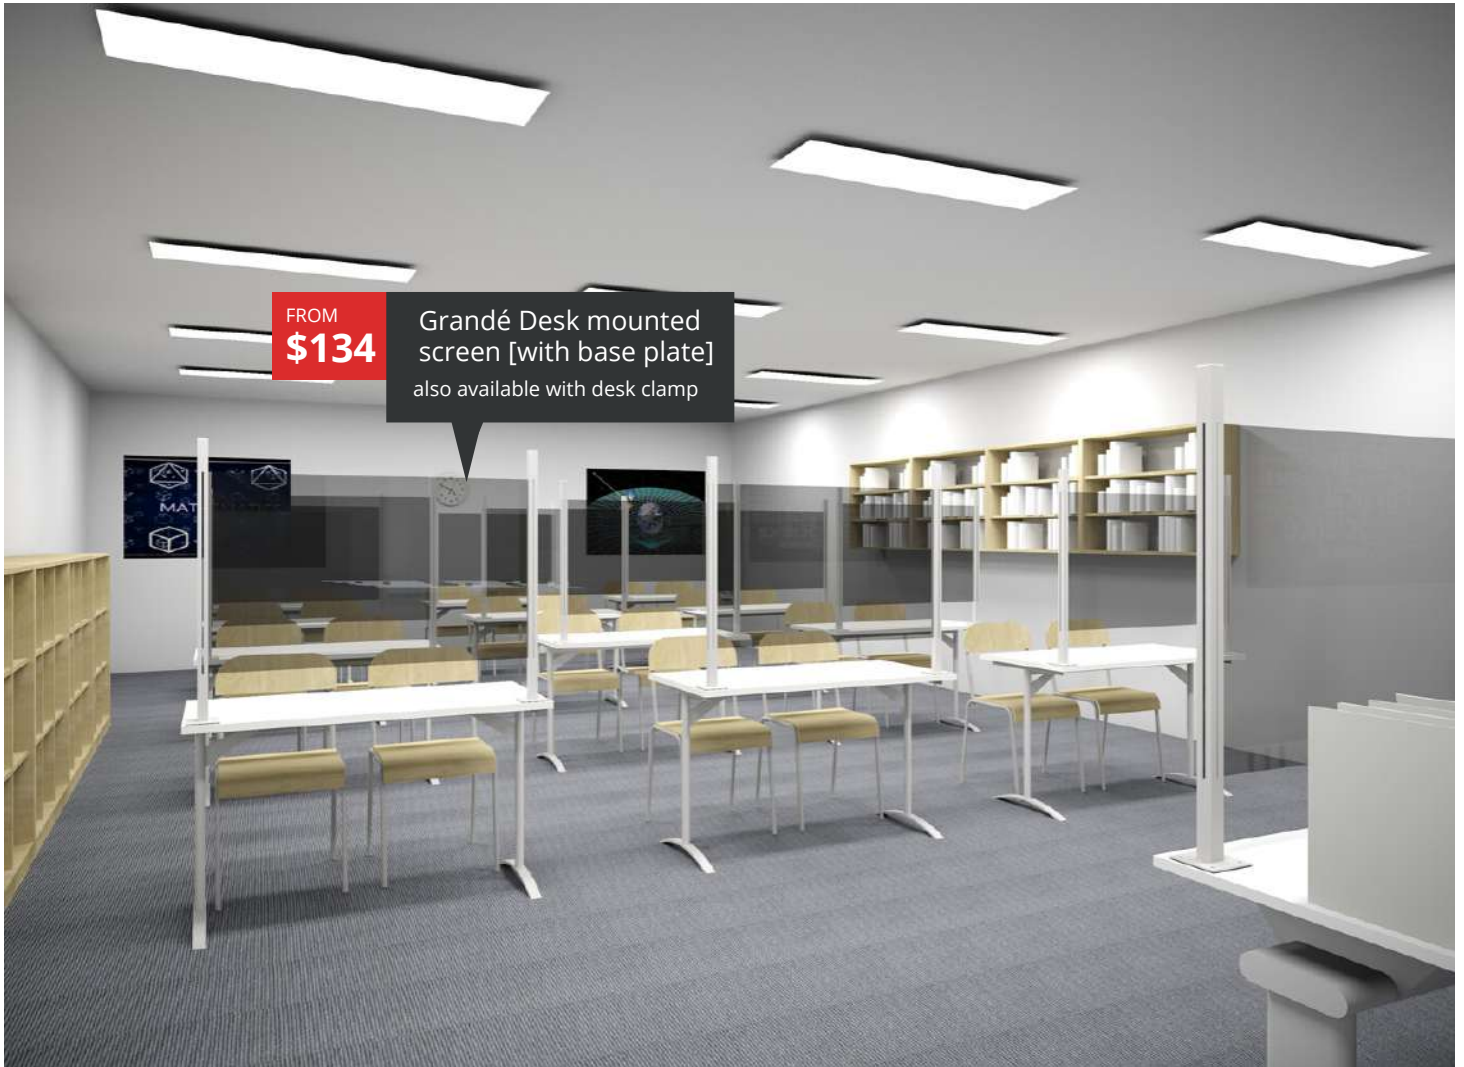

## Features

- Full height or seating level screens
- Full height screen panel height adjustable
- Fully welded frames designed for robust use
- Whiteboards and Blackboards can be added
- Lockable castors
- Connectors available many angles
- Available Grandé (flat-pack)
- Available Forté (Assembled)